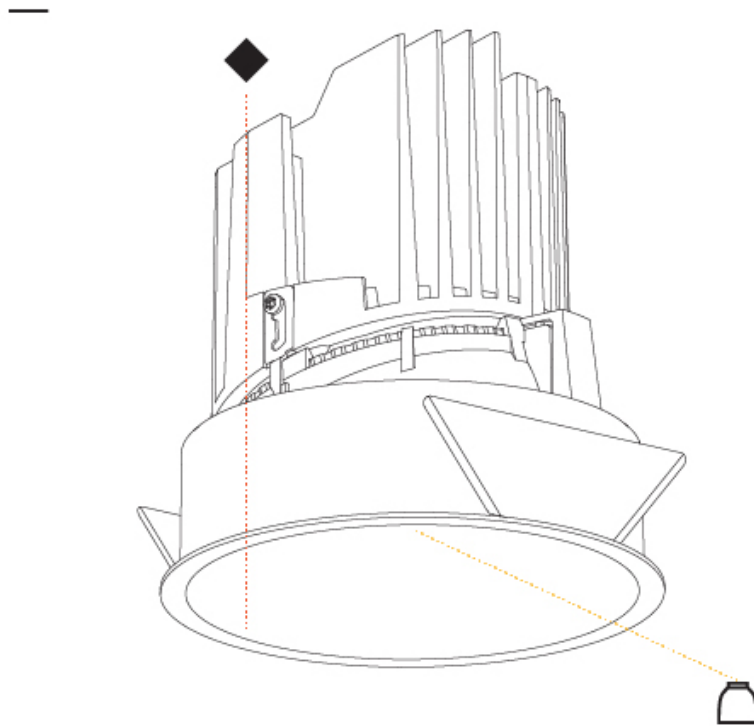

BIONIQ ROUND DEEP RECESSED

A35275-

PROJECT	_____
TYPE	_____
SPECIFIER	_____
QUANTITY	_____
DATE	_____