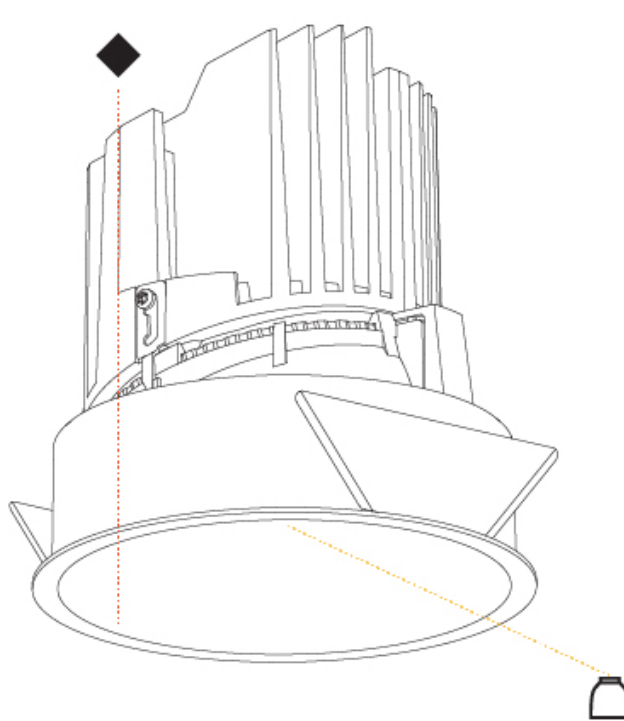

BIONIQ ROUND DEEP RECESSED

A35284-

PROJECT

TYPE

SPECIFIER

QUANTITY

DATE

A